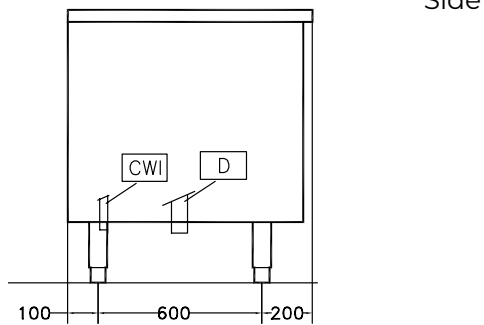

Short Form Specification

Item No. _____

Made from 304 AISI stainless steel. Work area in non-toxic material.

Double inclined well bottom to allow automatic cleaning. Perforated stainless steel base filter easily removable; overflow and filter in 304 AISI stainless steel. Height-adjustable feet.

- CWI** = Cold Water inlet 1
(cleaning)
D = Drain
EI = Electrical inlet
(power)

Electric

Total Watts:

660033 (LV300)

1.1 kW

Key Information:

Usable well capacity:

300 lt

**Load per cycle - light
vegetables:**

10 kg

**Load per cycle - heavy
vegetables:**

40 kg

**External dimensions,
Width:**

1500 mm

**External dimensions,
Depth:**

900 mm