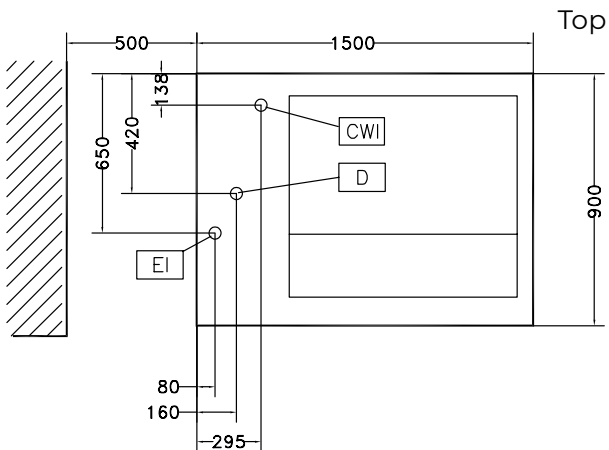

Short Form Specification

Item No. _____

Made from 304 AISI stainless steel. Work area in non-toxic material.

Double inclined well bottom to allow automatic cleaning. Perforated stainless steel base filter easily removable; overflow and filter in 304 AISI stainless steel. Height-adjustable feet.

Construction

- 304 AISI stainless steel construction throughout.
- Wells to have a capacity of 10 kg of light vegetables or 40 kg of heavy vegetables per cycle.

APPROVAL: _____

Vegetable Washer Vegetable Washer with Tank 10/40kg

- CWI** = Cold Water inlet 1
(cleaning)
D = Drain
EI = Electrical inlet
(power)

Electric

Total Watts:

660033 (LV300)

1.1 kW

Key Information:

Usable well capacity:

300 lt

**Load per cycle - light
vegetables:**

10 kg

**Load per cycle - heavy
vegetables:**

40 kg

**External dimensions,
Width:**

1500 mm

**External dimensions,
Depth:**

900 mm