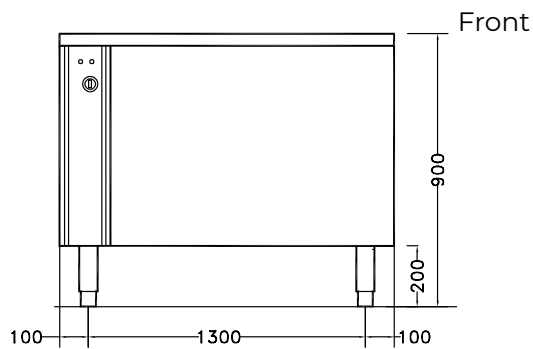

Vegetable Washer Vegetable Washer with Tank 10/40kg

1. **CWI** = Cold Water inlet 1
   (cleaning)
   D = Drain
   EI = Electrical inlet
   (power)